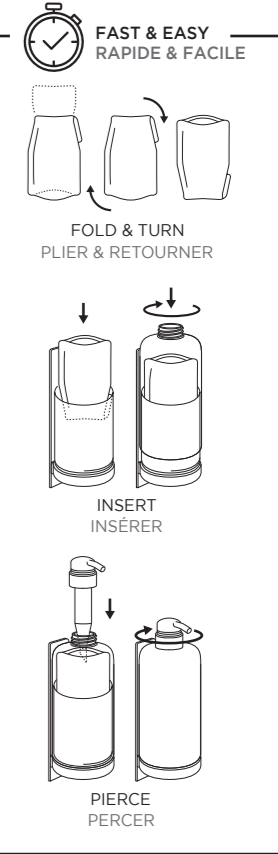

SOAPS
SAVONS

PAPER FLOWPACK
Flowpack papier
0.35 & 0.52 oz / 10 & 20 g

PAPER WRAPPED
Papier
0.53 oz / 15 g

CARE ABOUT EARTH

REDUCED
PACKAGING
IMPACT

4-0806-16-100-00

ECOPUMP

10.14 fl.oz / 300 ml