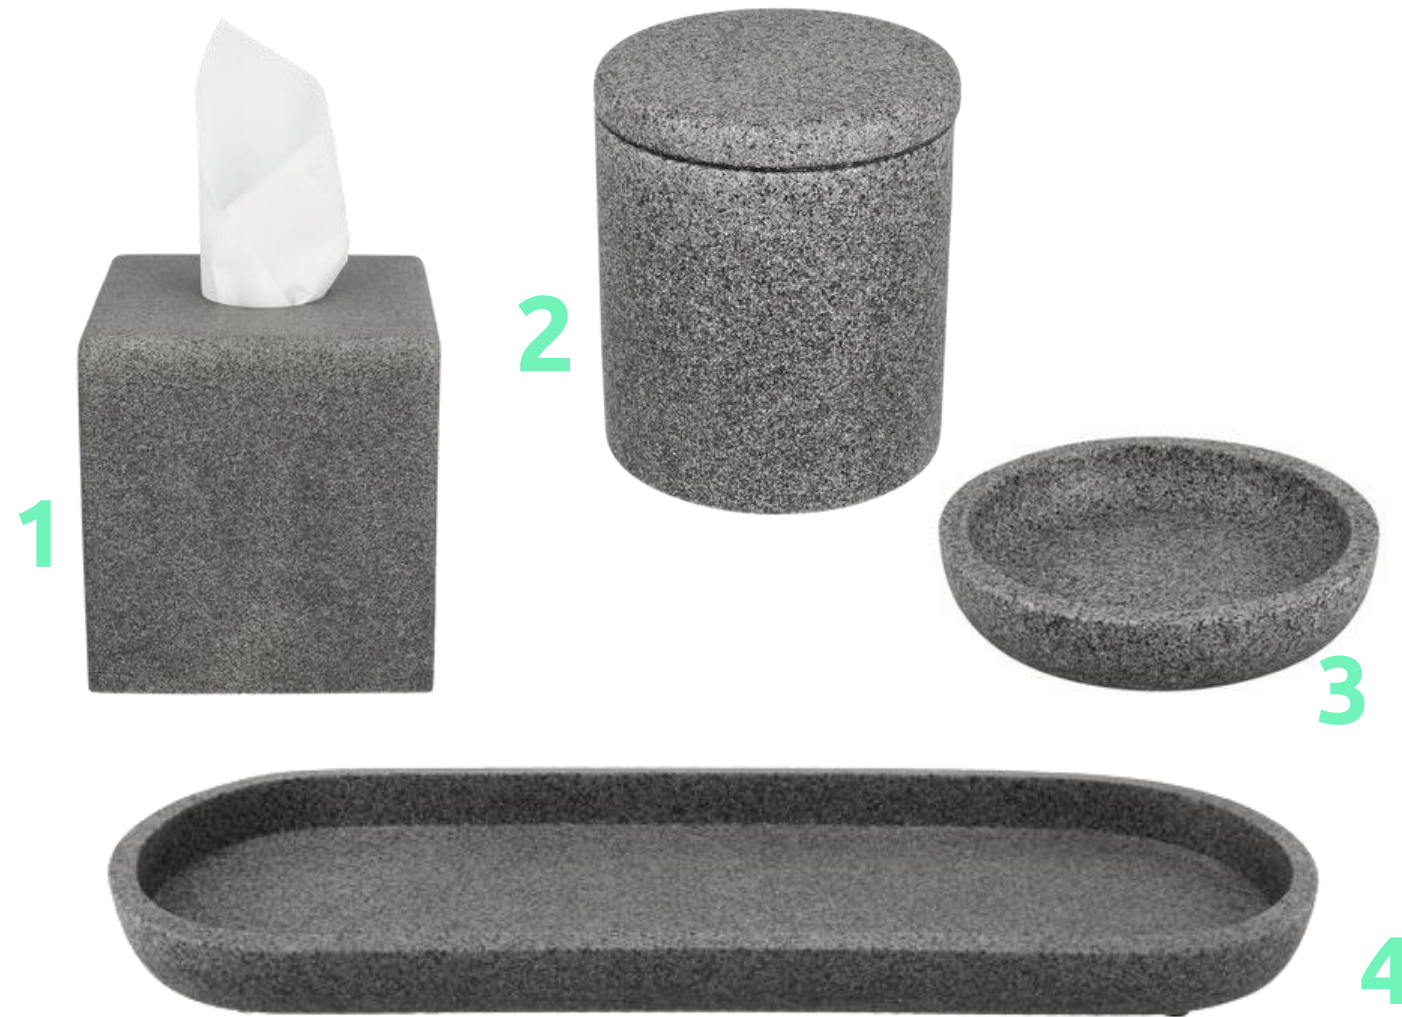

Terrazzo

1- Square tissue box reference 8992362

2- Soap dish REF 8992363

3- Small tray REF 8992361

Products pluses

- Composed of premium resin
- Water-resistant
- Easy to clean

Cavern

Blending the sophistication of polished pebbles with the durability of modern granite, the Cavern collection brings an elegant yet sturdy touch to any bathroom with its exquisite design.

Cavern

1- Square tissue box REF 8992346

2- Round box REF 8992344

3- Soap dish REF 8992343

4- Small tray reference 8992345

Products pluses

- Composed of premium resin
- Water-resistant
- Easy to clean

Gothic

The matte black design enhances the bathroom's aesthetic, making this collection perfect for a sophisticated space that seamlessly combines modernity with timeless elegance.

Gothic

- 1- Square tissue box REF 8992349**
- 2- Round box REF 8992351**
- 3- Soap Dish REF 8992350**
- 4- Small tray reference 8992348**

Product pluses

- Composed of premium resin
- Water-resistant
- Easy to clean

Savana

Featuring a natural sand finish and rounded edges, the accessories in the Savana collection effortlessly combine contemporary design with safety, making them perfect for adding a touch of refinement