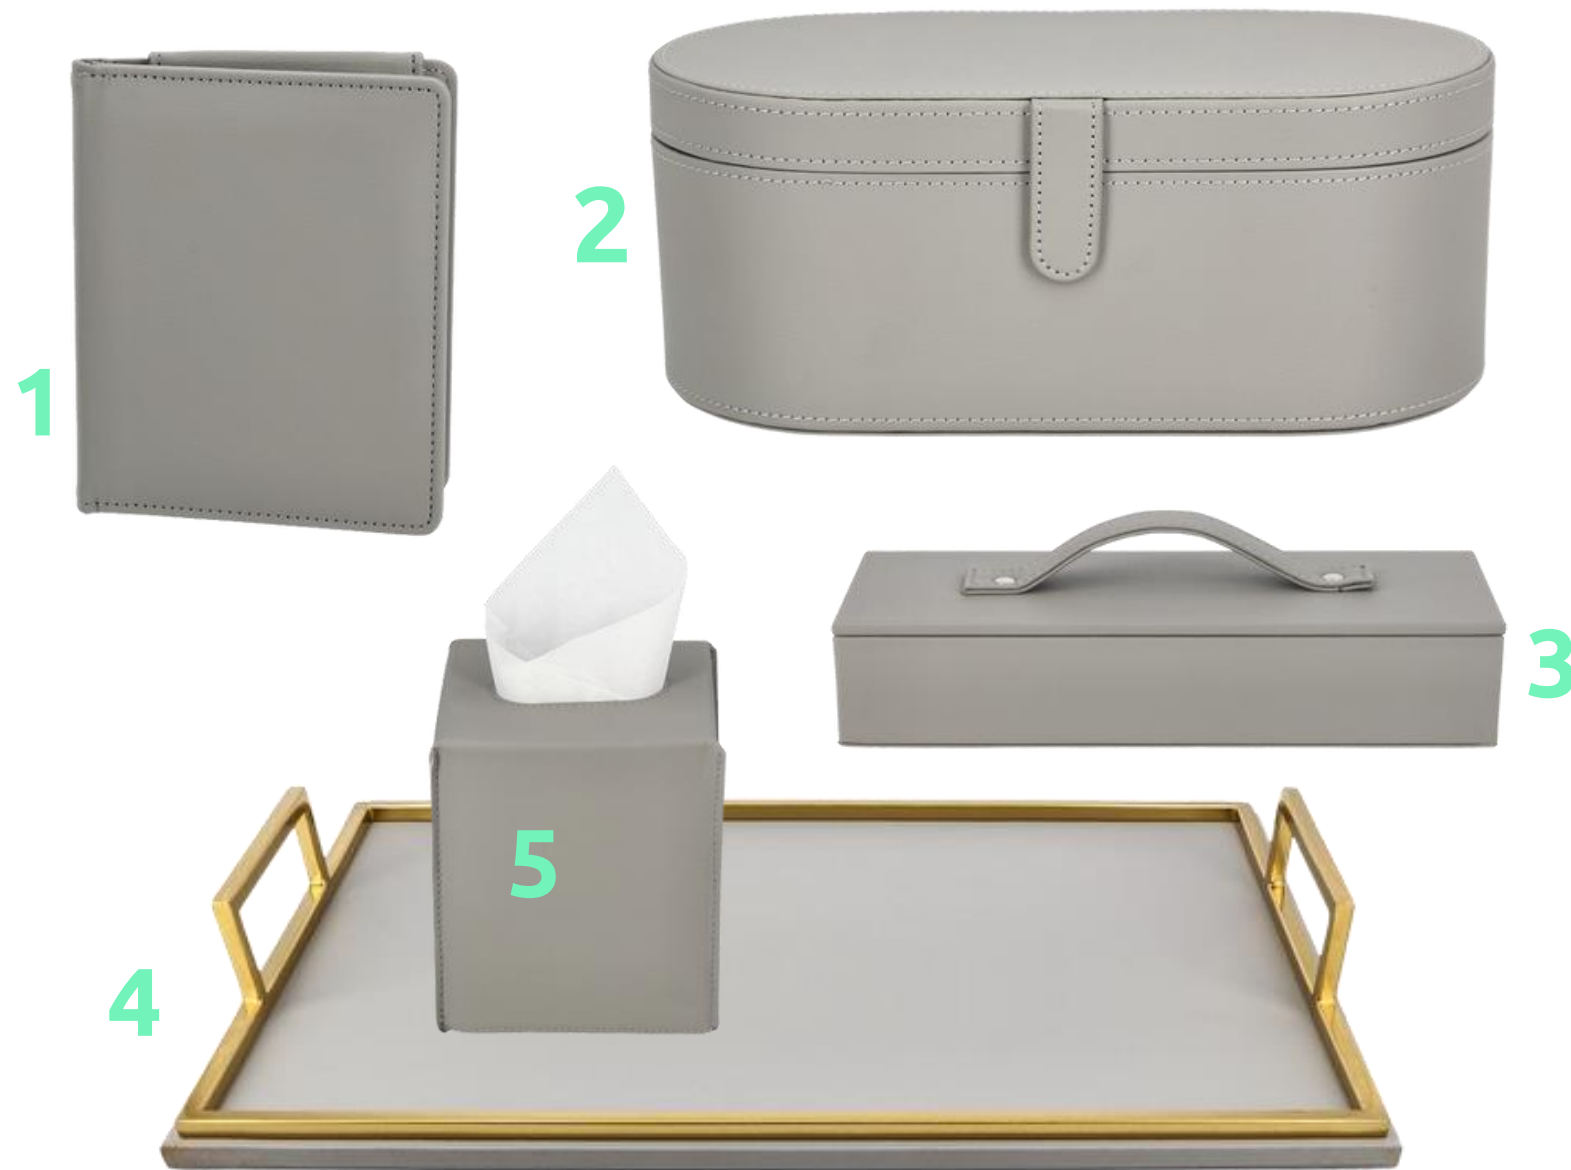

Anglo

1- Notebook support REF 8992081

2- Hair dryer box REF 8992342

3- Rectangular box REF 8992341

4- Tray REF 8992080

5- Square tissue box REF 8992340

Product pluses

- Composed of premium resin
- Water-resistant
- Easy to clean