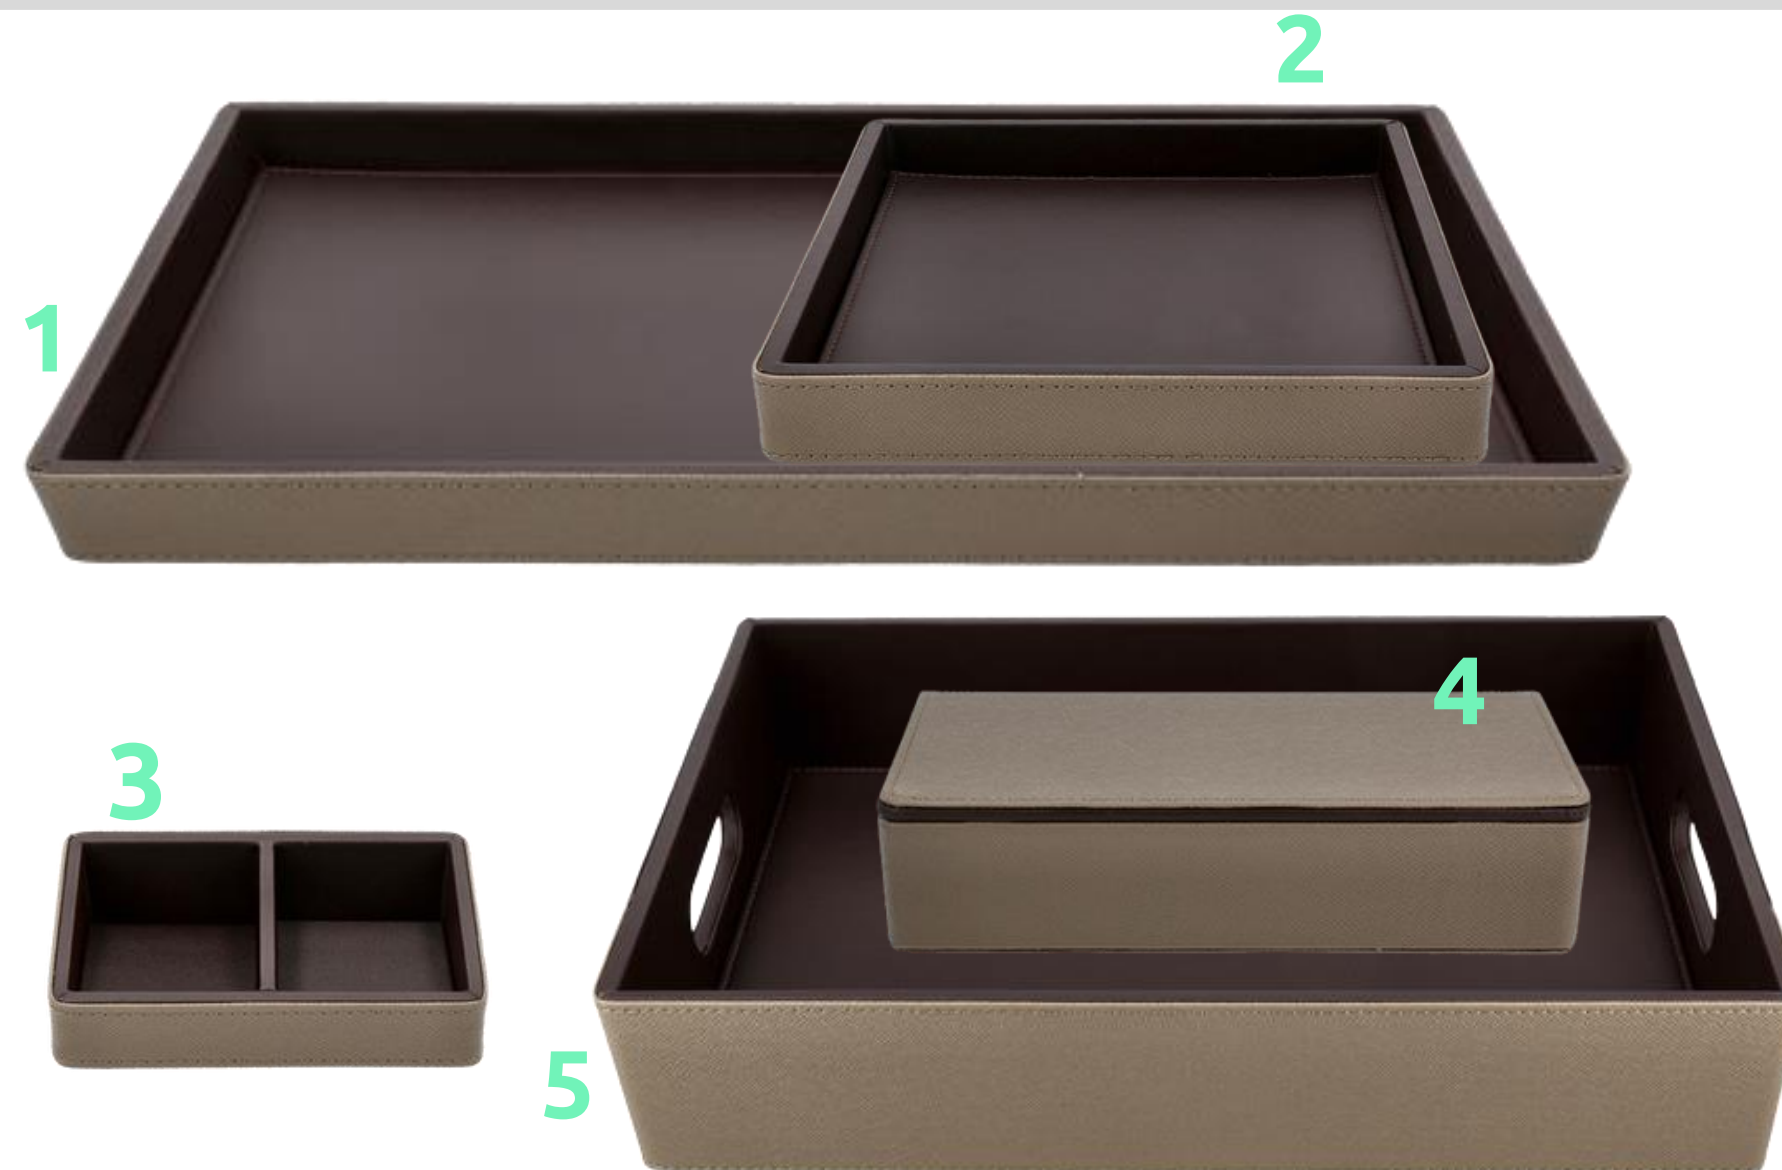

Tribe - Storage and desk

5- Square tissue box REF 8992134

6- Notebook support REF 8992136

7- Drawer tray Reference 8992130

8- Rectangular box REF 8992135

9- Sorting bin REF 8992364

Product pluses

- Composed of melamine and synthetic leather
- Water-resistant
- Easy to clean

Grandeur

Elegance and functionality come together in a brown and olive beige design, adding a touch of luxury and sophistication to any bedroom or workspace

Grandeur - The service

1- Tray REF 8992386

2- Small square tray REF 8992379