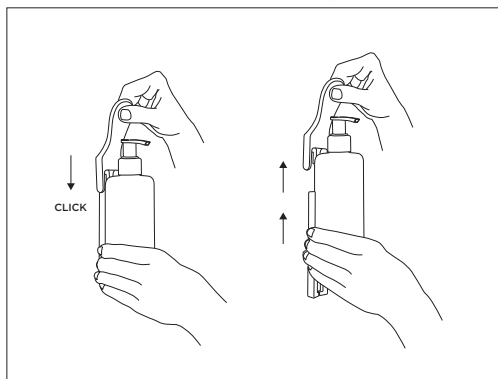

Stainless steel or ABS recyclable black or white plastic. Can be fixed with 2 screws or double-sided tape.

不锈钢或 ABS 可回收黑色或白色塑料。可用 2 个螺丝或双面胶带固定。

GHOST

As its name suggests, Ghost is a dispenser fixed on a hidden rail which gives the impression that the product is levitating.

Ghost 是一种安装在隐藏式轨道上的分配器，使产品看起来像是悬浮在空中。

Visibility window
可视窗口

GHOST

400 ML - 13.5 FL.OZ

BODY WASH
SHAMPOO
CONDITIONER
BODY LOTION
HAND WASH

沐浴露
洗发水
护发素
润肤露
洗手液

CARE
ABOUT
EARTH

100%
PLANT-BASED
BOTTLE