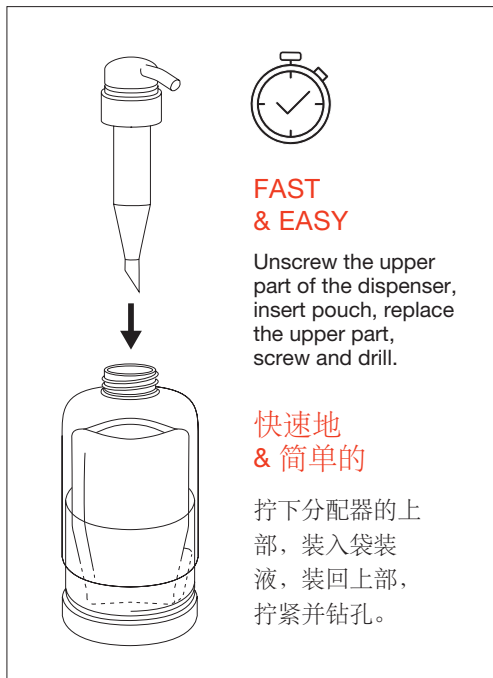

ECOFILL

Ecofill, the refillable and traceable eco-friendly dispenser. The clean, safe, fast & easy solution with minimum environmental impact.

Ecofill, 可再填充和可追溯的环保分配器。
清洁、安全、快速和简单的解决方案，对环境的影响最小。